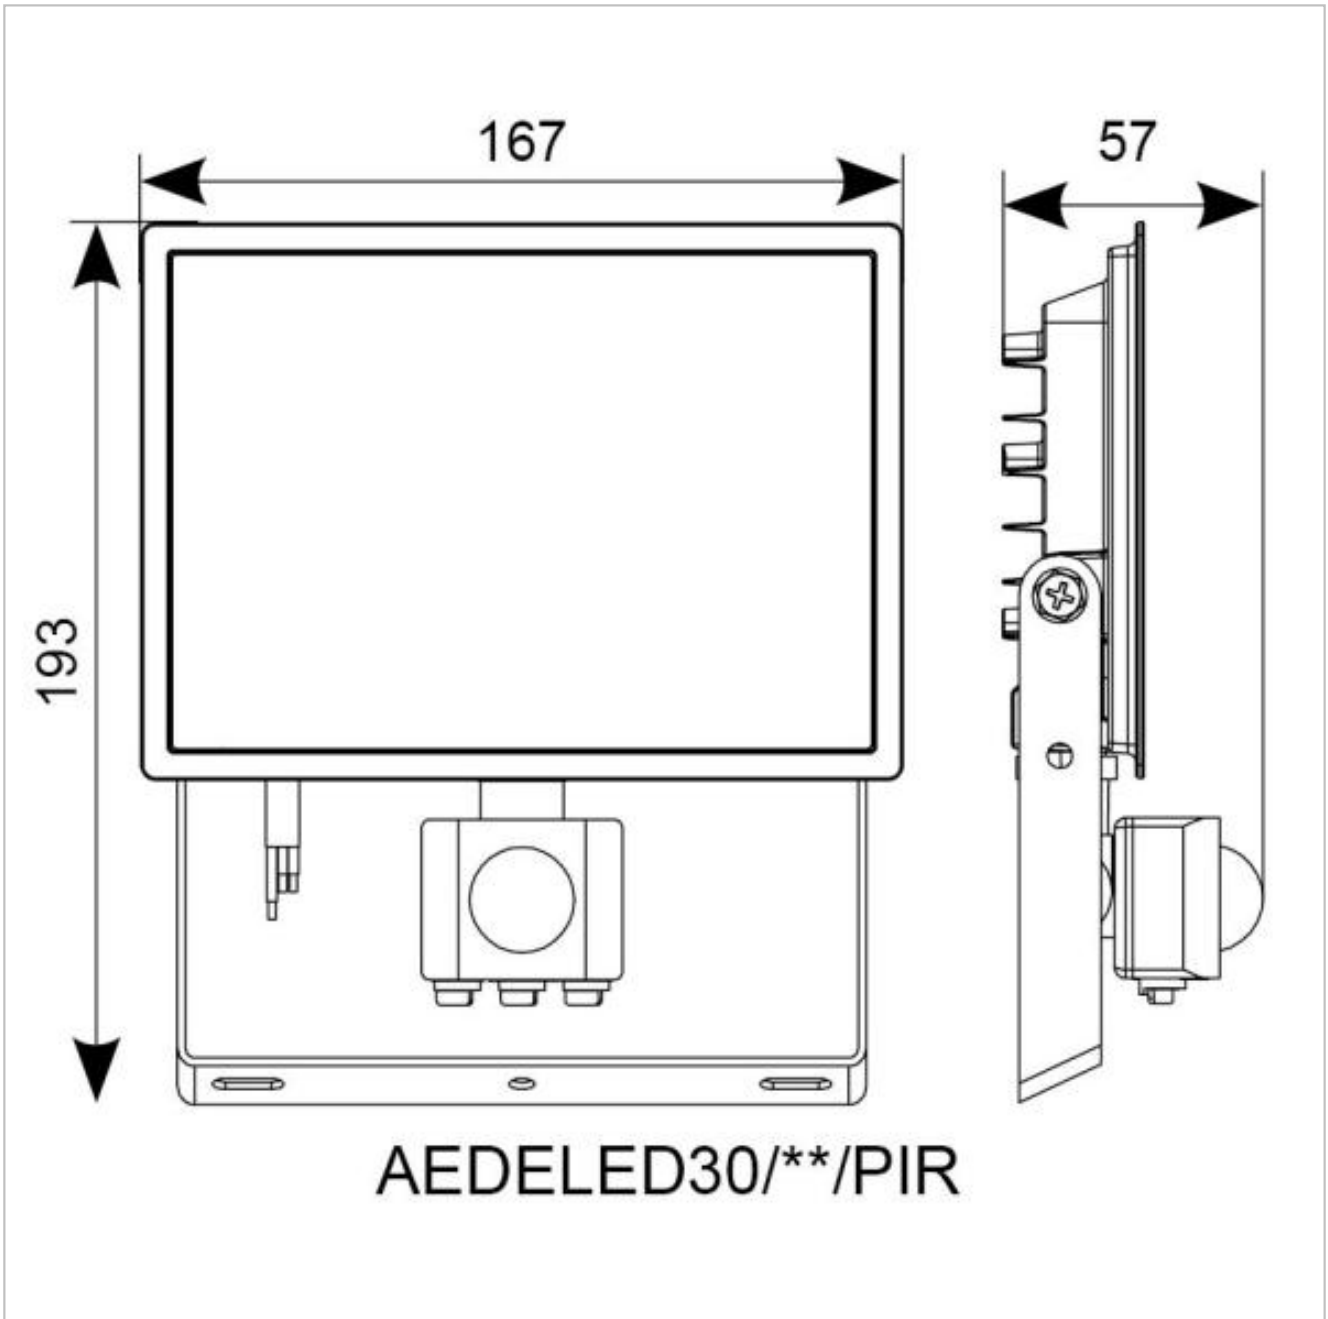

General Information

| | |
|--------------------------------|-------------------|
| Lamp Type | LED |
| Colour / Finish | Black |
| IP Rating | IP44 |
| IK Rating | IK06 |
| Class Protection | 1 |
| Internal / External | Internal/External |
| Surface / Recessed / Suspended | Surface |
| Warranty (Years) | 2 |
| CE Mark | Yes |
| Length (mm) | 193 |
| Width (mm) | 167 |
| Depth (mm) | 57 |

Technical Data - ETIM - Downlight/spot/floodlight (EC001744)

| | |
|--|-------------|
| Suitable for surface mounting | Yes |
| Suitable for built-in mounting | No |
| Suitable for wall mounting | Yes |
| Suitable for suspended mounting | No |
| Suitable for ceiling mounting | No |
| Suitable for traverse mounting | No |
| Suitable for light-track mounting | No |
| Adjustability | Swivelling |
| With movement sensor | Yes |
| With light sensor | No |
| With light source | Yes |
| Material housing | Aluminium |
| Nominal voltage | 220-240 V |
| Control gear included | Yes |
| No dim function | Yes |
| Degree of protection (IP) | IP44 |
| Impact strength | IK06 |
| Protection class | I |
| Max. system power | 30 W |
| Colour of light | White |
| Colour temperature | 4000-4000 K |
| Colour rendering index CRI | 80-89 |
| Rated luminous flux acc. IEC 62722-2-1 | 2762 lm |
| Lamp efficacy | 92 lm/W |
| Width | 57 mm |

Height/depth 193 mm

Length 167 mm

Datasheet generated from <https://onetimepim.com> last updated Monday, September 6, 2021 1:24:43 PM